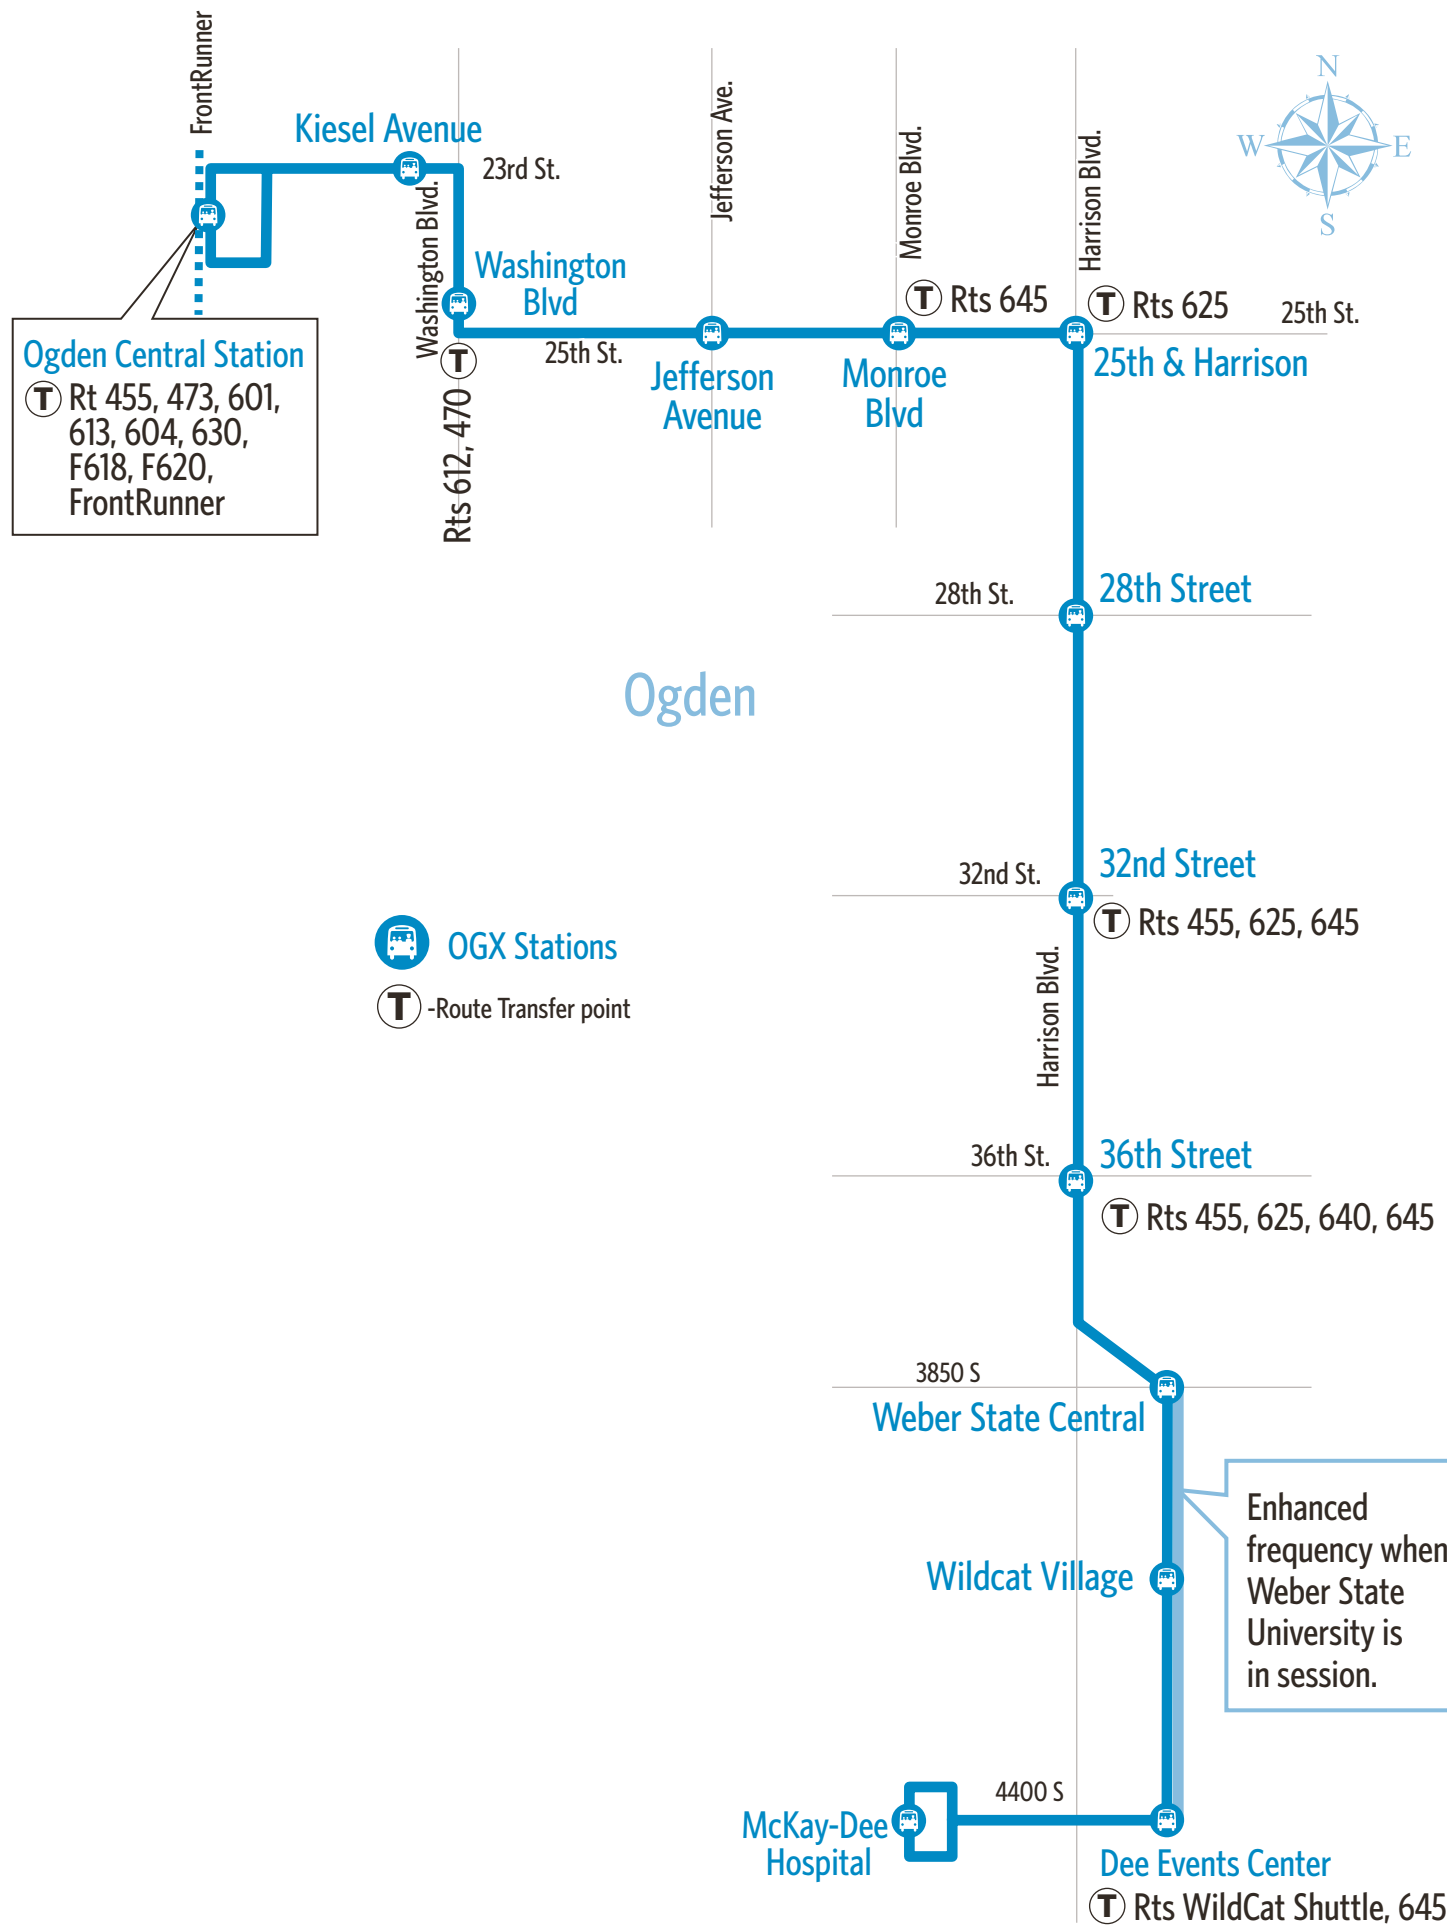

OGX Route 603X

WEEKDAYS 4:30 a.m. - Midnight BUSES EVERY 10 min	SATURDAYS 9 a.m. - 10:30 p.m. BUSES EVERY 15 min	SUNDAYS 10 a.m. - 6 p.m. BUSES EVERY 30 min

WILL OPERATORS WAIT AT TIMEPOINTS?
No. Operators will leave the first timepoint on time and then travel as quickly as possible to the end of the route. Operators stop to let customers on and off the bus, but the operator does not keep a set schedule.

HOW WILL I KNOW WHEN THE BUS WILL COME?
For most of the day on weekdays and Saturdays, OGX operates every 10-15 minutes. Late night service runs every 15-60 minutes. Approximate times are displayed at UVX stations.

For Information Call 801-RIDE-UTA (801-743-3882) outside Salt Lake County 888-RIDE-UTA (888-743-3882) www.rideuta.com

HOW TO USE THIS SCHEDULE
Determine your timepoint based on when you want to leave or when you want to arrive. Read across for your destination and down for your time and direction of travel. A route map is provided to help you relate to the timepoints shown. Weekday, Saturday & Sunday schedules differ from one another.

1. **UTA SERVICE DIRECTORY**
2. General Information, Schedules, Trip Planning and Customer Feedback: 801-RIDE-UTA (801-743-3882)
   - Outside Salt Lake County call 888-RIDE-UTA (888-743-3882)
   - For 24 hour automated service for next bus available use option 1. Have stop number and 3 digit route number (use 0 or 00 if number is not 3 digits).
   - Pass By Mail Information 801-287-2204
   - For Employment information please visit <http://www.rideuta.com/careers/>
   - Travel Training 801-287-2275

LOST AND FOUND
Weber/South Davis: 801-626-1207 option 3
Utah County: 801-227-8923
Salt Lake County: 801-287-4664

FARES
Exact Fare is required. Fares are subject to change.

ACCESSIBLE SERVICE
Wheelchair accessible buses are available on all routes. Alternate format schedules are available upon request. Telephone communication for deaf/hearing impaired persons is available by dialing 711.

TRANSFERS
Upon payment of a fare, a transfer is good for travel in any direction, including return trip, for two (2) hours until the time cut. The value of a transfer towards a fare on a more expensive service is the regular cash fare.

BIKES ON BUSES
The Bikes on Buses service is available on all buses, except Paratransit.

HOLIDAYS
Please check rideuta.com for holiday service information.

SNOW ROUTING
Please check rideuta.com/snow for information.

SEE SOMETHING? SAY SOMETHING!

To contact UTA police:
Call: 801-287-EYES (801-287-3937)
Or Text UTATIP and your tip to 274637

INTERPRETER

801-RIDE-UTA
call (801-743-3882)
Toll-Free (888-743-3882)

Intérprete 口譯 thông dịch viên
해석자 tumač переводчик
インタプリタ Dolmetscher

PLAN AND PAY WITH transit

transit
Available in the App Store and Google Play.