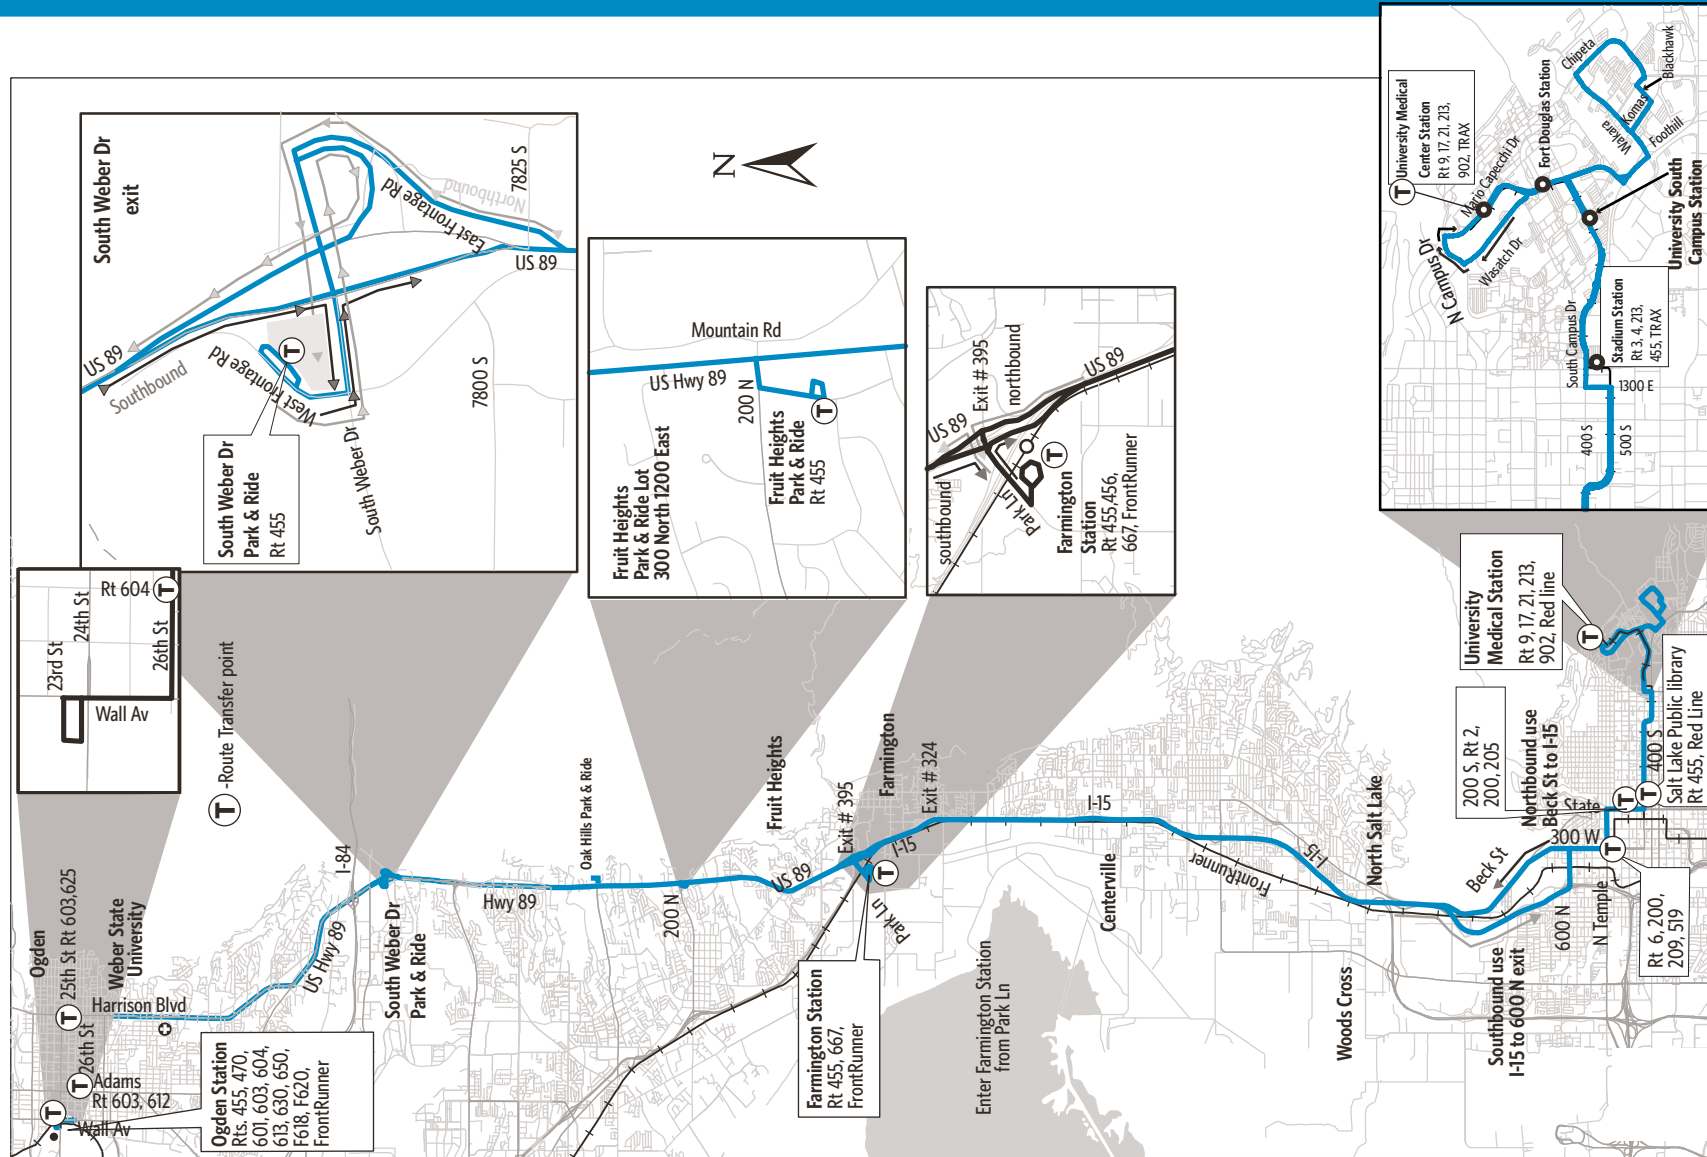

To Salt Lake

Destination Timepoints														
Ogden Station	26th St & Washington Blvd.	4300 S & Harrison Blvd	5700 S & Harrison Blvd	S Weber Park & Ride	Oak Hills Park & Ride	Fruit Heights Park & Ride	Farmington Station	North Temple & 300 W	North Temple & Main St (EB)	400 S & State (SLC)	S Campus Dr & 1530 E	U. of U. Medical Center Station	Komas Dr & Wakara Way	Chipeta & Wakara
400a	404a	412a	416a	422a	430a	437a	445a	506a	507a	511a	523a	533a	543a	545a
435	439	447	451	457	505	512	520	541	542	546	558	608	618	620
520	524	532	536	542	550	557	605	627	628	632	648	658	707	709
600	604	612	616	622	629	636	644	708	709	713	729	740	750	752
630	634	642	646	653	701	709	719	748	750	755	812	823	833	835
700	704	712	716	723	731	744	754	821	824	830	848	859	910	912

In order to accommodate the arrival of most passengers on this route, express trips may leave early from destination timepoints

Timepoints are approximate and may vary due to road and traffic conditions

Upon payment of a fare, a transfer is good for travel in any direction, including return trip, for two (2) hours until the time cut. The value of a transfer towards a fare on a more expensive service is the regular cash fare.

UTA  BUS

WK  Effective August 2022

Route 473 - Ogden/Hwy-89/Salt Lake Express

SEE SOMETHING? SAY SOMETHING!

To contact UTA police:
Call: 801-287-EYES (801-287-3937)
Or Text UTATIP and your tip to 274637

INTERPRETER