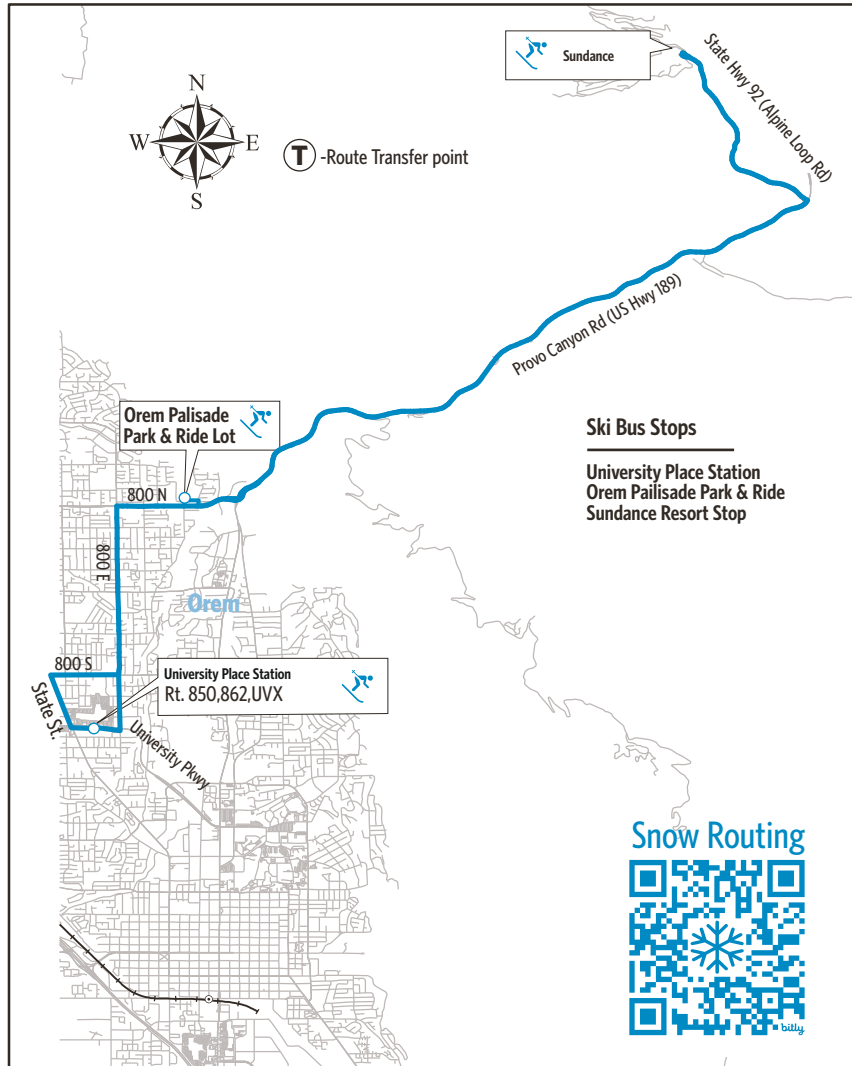

## 880 Sundance Ski Service

For Information Call 801-RIDE-UTA (801-743-3882)  
outside Salt Lake County 888-RIDE-UTA (888-743-3882)  
www.rideuta.com

### Sundance Ski Service

University Place Station  
Orem Palisade Park & Ride  
Sundance Ski Resort

#### HOW TO USE THIS SCHEDULE

Determine your timepoint based on when you want to leave or when you want to arrive. Read across for your destination and down for your time and direction of travel. A route map is provided to help you relate to the timepoints shown. Weekday, Saturday & Sunday schedules differ from one another.

**T**- this trip does not run on Tuesday or Thursday

**SATURDAY & HOLIDAYS**  
To Sundance

To Orem/Provo

University Place Station	Orem Palisade Park & Ride	Sundance Ski Resort
830a	844a	900a
---	914	930
930	944	1000
---	1014	1030
1030	1044	1100
---	1114	1130
---	144p	200p
330p	344	400